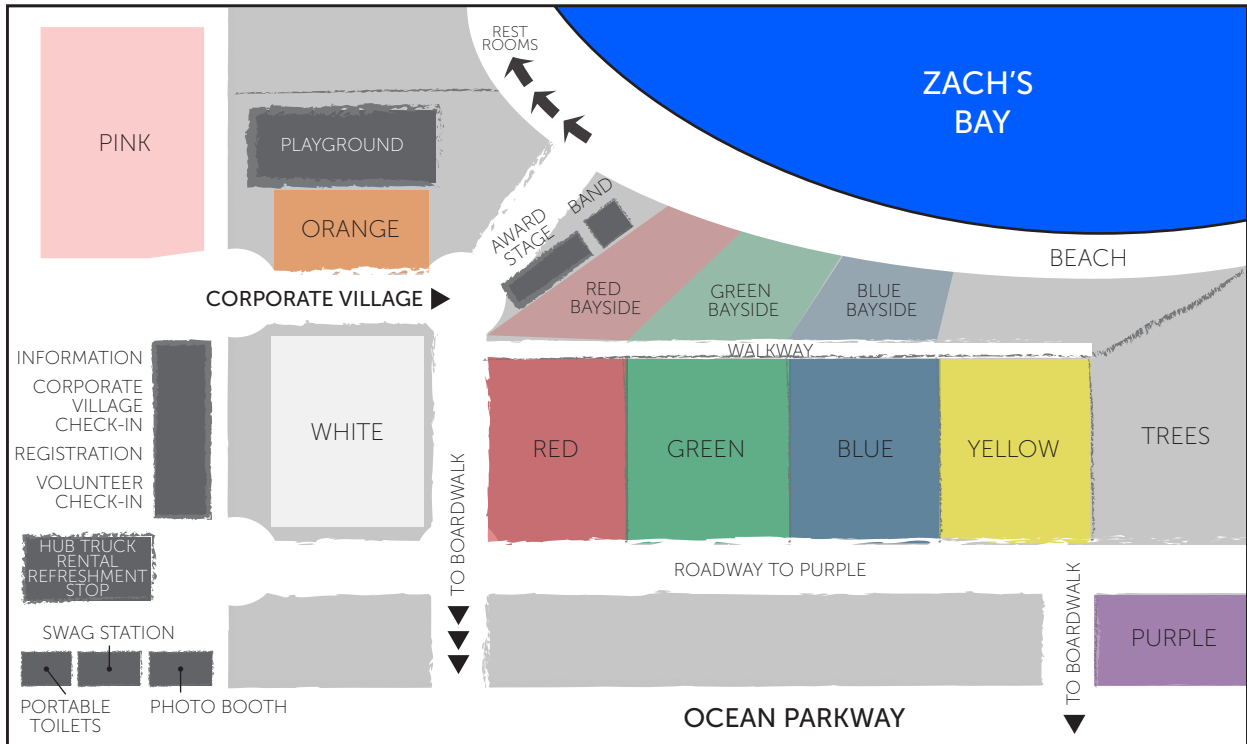

CBIZ WORKPLACE CHALLENGE COURSE MAP

Tuesday, July 28, 2026
Jones Beach State Park

▲ SETUP MAP

COURSE MAP ▼