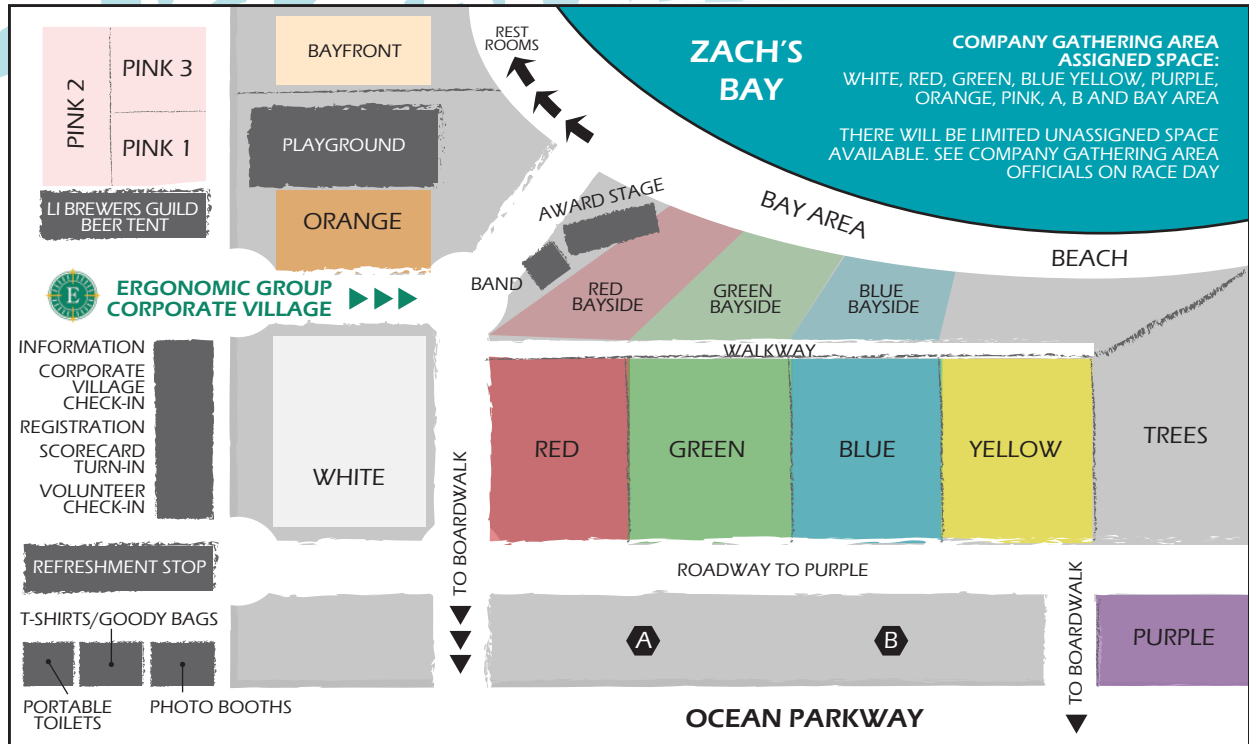

JOIN THE FUN AT LONG ISLAND'S LARGEST OFFICE PICNIC!
A 3.5 MILE CHALLENGE OPEN TO ALL RUNNERS AND WALKERS

MARCUM WORKPLACE CHALLENGE

JONES BEACH STATE PARK COURSE MAP

SETUP MAP

COURSE MAP